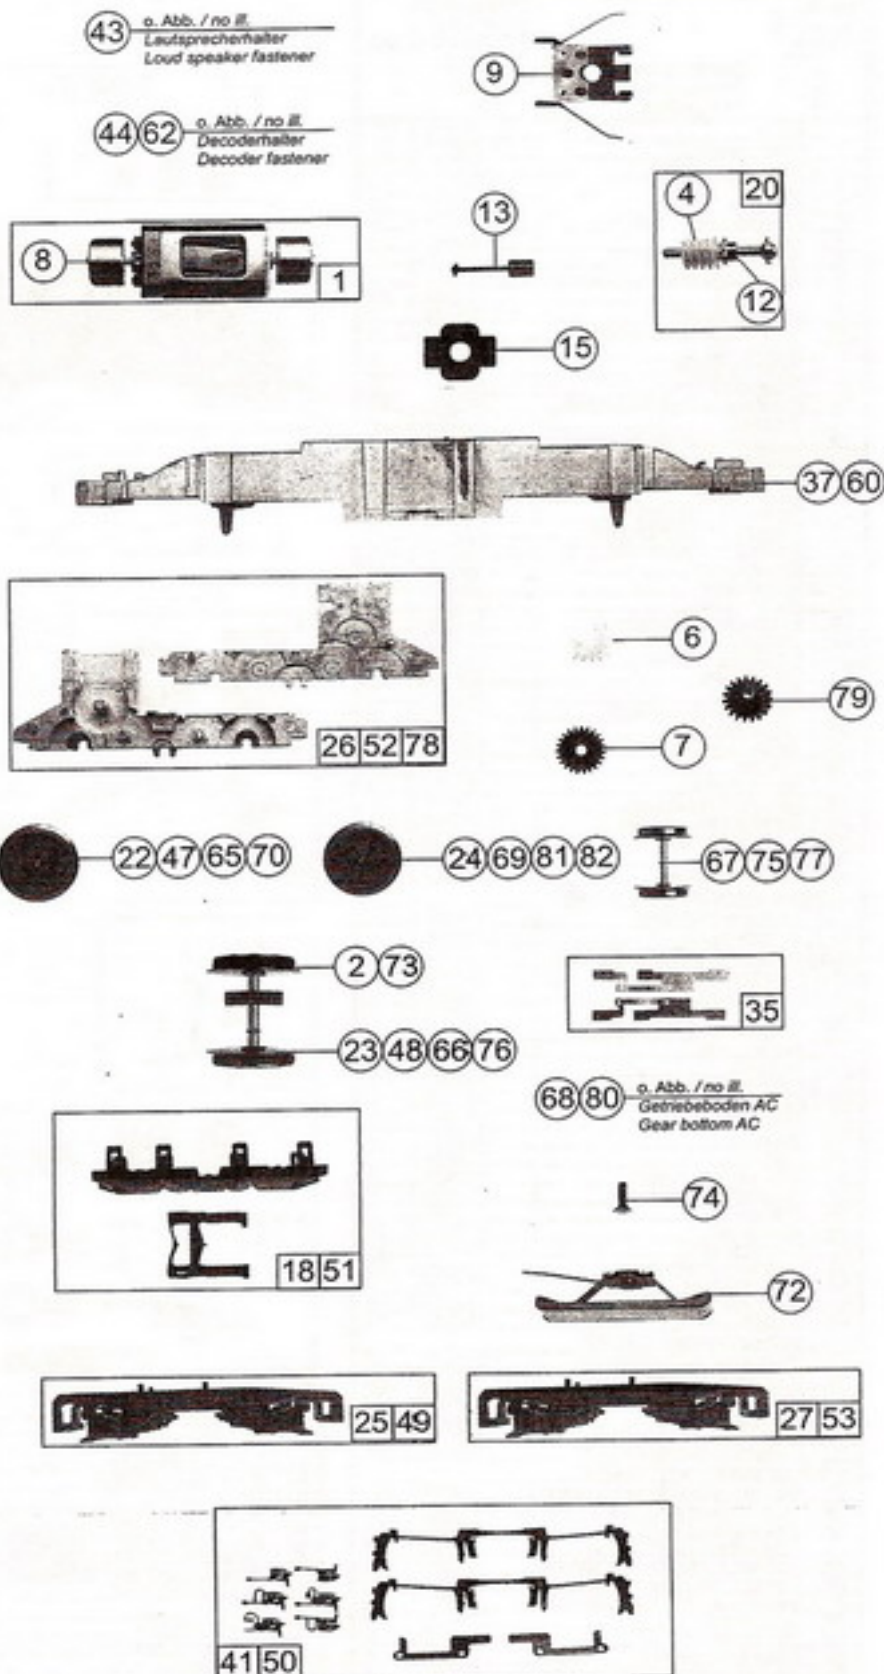

Pos.Nr. Pos.no. Position	Beschreibung Description Désignation	Preisgruppe Price bracket Catégorie de prix	Art.-Nr. Art.no. Réf.
77	Wheelset without traction tyre	114262	18
78	Gear set	114181	20
79	Between gear	114183	2
80	Gearbottom AC	114263	4
81	Wheelset with traction tyres	114264	18
82	Wheelset with traction tyres	114265	18
1	Moteur	85111	57
2	Bandages d'adhérence	85622	19
3	Vis 2,2 x 9,5	85808	2
4	Vis sans fin M 0,5	86702	5
5	Ressort	86208	2
6	Pignon de la vis sans fin	86413	4
7	Pignon	86520	2
8	Tulpe d'arbre à Cardan, courte	87129	3
9	Couvercle >> vis sans fin << complet	112502	8
10	Circuit imprimé	87538	38
11	Attelage universel	89282	5
12	Palier de l'axe de la vis sans fin	89749	6
13	Jeu de transmission à cardan	100075	11
14	Fiche de shuntage	100644	7
15	Entretoise	105784	2
16	Ampoule à électrode 18V	108616	10
17	Jeu de pièces	112503	8
18	Couvercle du carter d'engrenage	112504	7
19	Timon/jeu de tampons	112505	7
20	Jeu de vis sans fin, complet	112507	24
21	Sachet des pièces de finition	112509	24
22	Essieu à roues non bandagées	112510	18
23	Essieu à roues bandagées	112511	20
24	Essieu à roues non bandagées	112512	18
25	Flancs de bogie 1, complet	112513	13
26	Jeu d'engrenages	112514	18
27	Flancs de bogie 2, complet	112515	12
28	Jeu de fenêtres	112516	18
29	Jeu de pièces	112517	7
30	Jeu de mains courantes	112518	8
31	Cache-lumière	112519	2
32	Trompe	112520	2
33	Grappe de pièces rapportées	112521	3
34	Jeu de poignées	112522	12
35	Lame de contact	112524	7
36	Jeu de pièces	112545	6
37	Support d'ampoule	114153	35
38	Circuit imprimé flexible à ampoules	114154	15
39	Caisse complet 68056	114266	58
40	Sachet des pièces de finition	114156	10
41	Jeu de pièces	114157	17
42	Jeu de plaques peintes	114267	20
43	Support pour haut parleur	114167	2
44	Support pour décodeur	114168	3
45	Antenne radio sol-train	88030	4
46	Sachet des pièces de finition	112547	24
47	Essieu à roues non bandagées	112548	18
48	Essieu avec pignon et deux bandages d'adhérence	112549	20
49	Flancs de bogie 1, complet	112551	12
50	Jeu de pièces	112552	17
51	Couvercle du carter d'engrenage	112553	7
52	Jeu d'engrenages	112554	18
53	Flancs de bogie 2, complet	112555	12
54	Jeu de pièces	112557	7
55	Jeu de pièces	112558	8
56	Grappe de pièces rapportées	112559	3
57	Jeu de mains courantes	112560	8
58	Jeu de pièces	112562	7
59	Jeu de poignées	112563	14
60	Support d'ampoule	114153	35
61	Circuit imprimé flexible à ampoules	114154	15
62	Support pour décodeur	114224	3
63	Caisse complet 468538	114258	58
64	Sachet des pièces de finition	114259	15
65	Essieu à roues non bandagées	114158	18
66	Essieu à 2 roues bandagées	114159	20
67	Essieu à roues non bandagées	114160	18
68	Couvercle de la boîte d'engrenages	114162	6
69	Essieu à roues non-bandagées, avec pignon	114164	18
70	Essieu à roues non-bandagées, avec pignon	114165	18
71	Décodeur Motronia	10738	—
72	Frotteur silencieux, court	40084	—
73	Bandages d'adhérence	85623	16
74	Vis	85727	2
75	Essieu à roues non bandagées	114260	18
76	Essieu avec pignon et deux bandages d'adhérence	114261	20
77	Essieu à roues non bandagées	114262	18
78	Jeu d'engrenages	114161	20
79	Pignon	114163	2
80	Couvercle AC	114263	4
81	Essieu à roues non bandagées	114264	18
82	Essieu à roues non bandagées	114265	18

Ersatzteile erhalten Sie bei Ihrem Fachhändler, Ihrer Landesvertretung, oder bei:

You can order your Replacement Parts at your local dealer, your country representative, or:

Passez commande des pièces détachées chez votre détaillant, chez le S.A.V. de votre importateur national ou en direct au S.A.V. ROCO:

ROCO Modellspielwaren
VertriebsgmbH & Co. Handels KG
- Service -
Georg-Wrede-Straße 49
D-83395 Freilassing
☎ +49 / (0)86 54 / 47 63 0
Fax: +49 / (0)86 54 / 47 63 50
E-Mail: service@roco-online.de